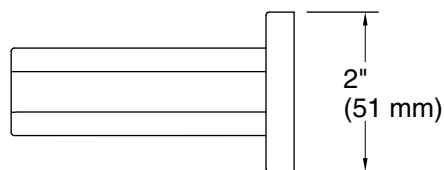

Technical Information

All product dimensions are nominal.

Installation Type: Wall-mount

Material: Zinc, Stainless Steel

Notes

Install this product according to the installation instructions.

CAUTION: Risk of personal injury. Do not install these products in any area where they are likely to be used inadvertently as a grab bar or support bar. These products are not designed or intended for use as a grab bar or support bar.