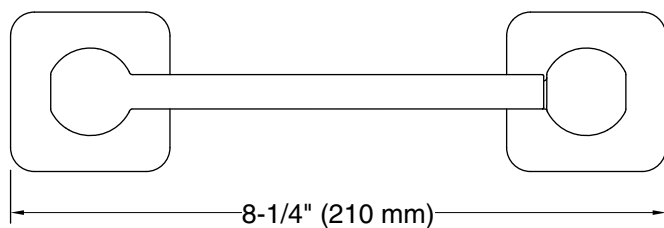

Technical Information

All product dimensions are nominal.

Installation Type: Wall-mount

Material: Zinc, Stainless Steel

Notes

Install this product according to the installation instructions.

CAUTION: Risk of personal injury. Do not install these products in any area where they are likely to be used inadvertently as a grab bar or support bar. These products are not designed or intended for use as a grab bar or support bar.