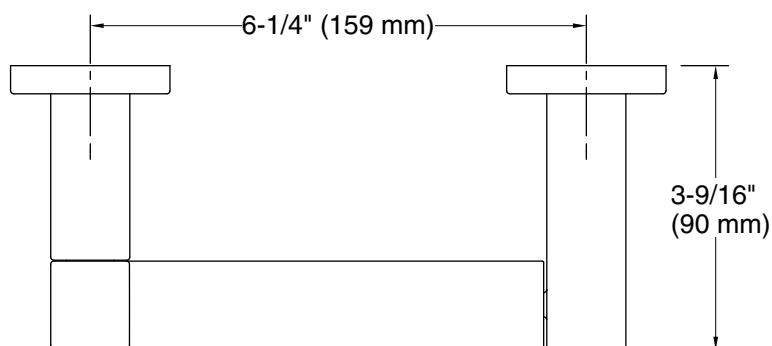

Technical Information

All product dimensions are nominal.

Installation Type: Wall-mount

Material: Zinc, Stainless Steel

Notes

Install this product according to the installation instructions.

CAUTION: Risk of personal injury. Do not install these products in any area where they are likely to be used inadvertently as a grab bar or support bar. These products are not designed or intended for use as a grab bar or support bar.